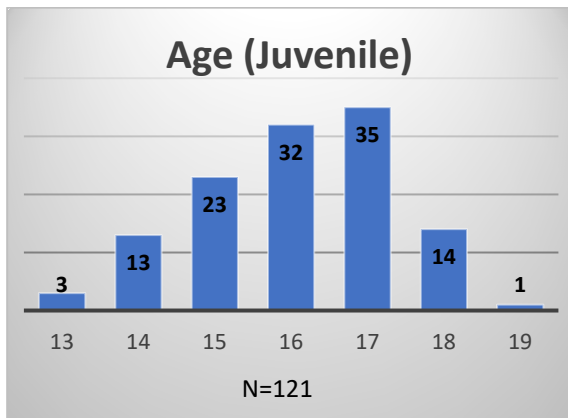

### Thursday Morning Midnight Count

Total # of probation Involved youth<sup>1</sup>: 1,096

<sup>1</sup> Probation Active: Any youth who is pending sentencing with an active social history, has been formally placed on probation or supervision with Cook County Juvenile Probation on the date of the report.