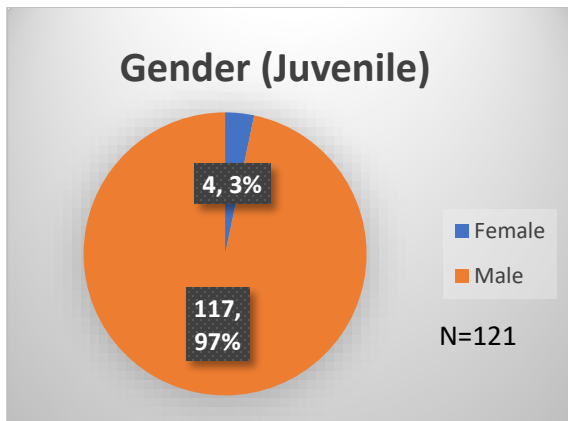

### Thursday Morning Midnight Count

Total # of probation Involved youth<sup>1</sup>: 1,096

<sup>1</sup> Probation Active: Any youth who is pending sentencing with an active social history, has been formally placed on probation or supervision with Cook County Juvenile Probation on the date of the report.