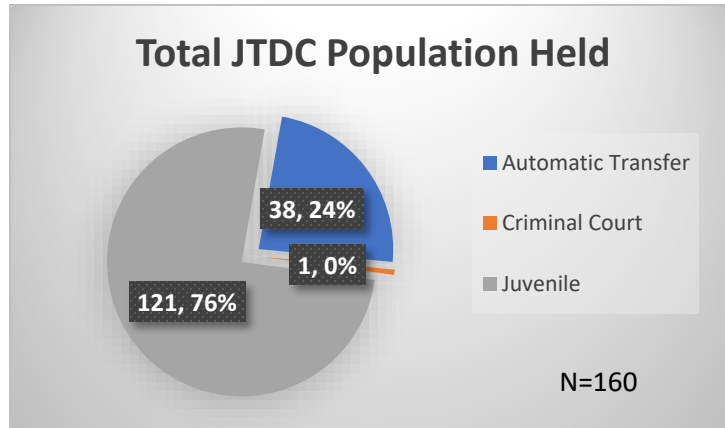

## Demographics for JTDC Population

### Thursday Morning Midnight Count

Total # of probation Involved youth<sup>1</sup>: 1,096

<sup>1</sup> Probation Active: Any youth who is pending sentencing with an active social history, has been formally placed on probation or supervision with Cook County Juvenile Probation on the date of the report.